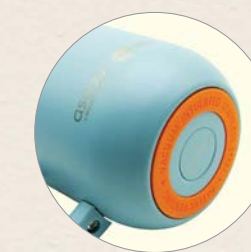

BEIGE/BURGUNDY

asobu® V-INSULATED • 12oz/360ml Puramic™ ELIMINATES METAL TASTE™

RED/GREEN

PURPLE/PINK

Item No: SM25 - 12 oz / 360 ml

Spill - Proof Hat Lid

Easy Carry Handle

Silicone Non Slip Base