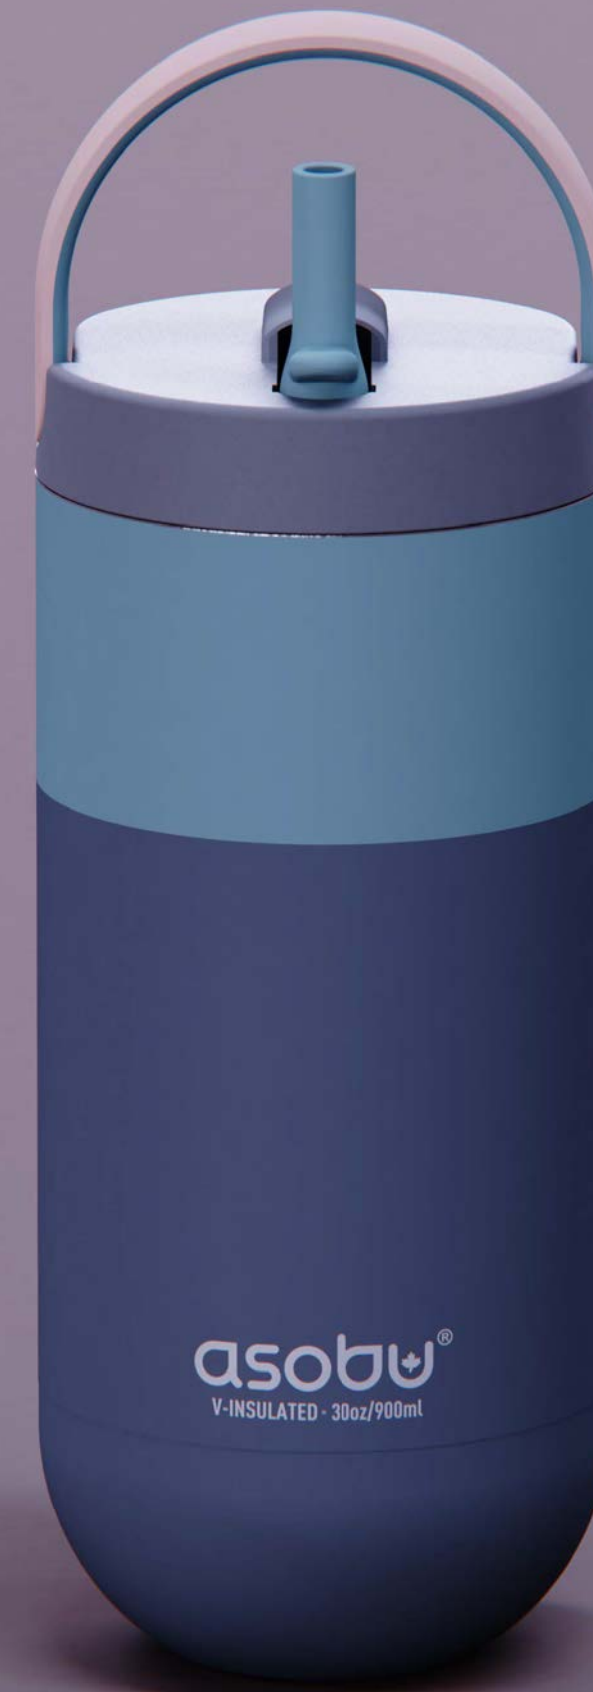

Lid Can Be Used As A Cup

Ceramic Lined Inner Wall

Cupholder Friendly

asobu®
Orbit
 VACUUM INSULATED TUMBLER

Easy Carry Handle

Flip Up Straw

Hygienic Straw Shield

Silicone Non Slip Base