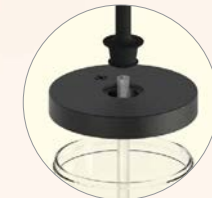

PATENT ED

PATENT PENDING

asobu®
Marina

2 IN 1 INSULATED TUMBLER
 WITH DETACHABLE BASE

Flexible Straw With Cover

Spill-Proof Lid

Leak And Spill-Proof Lid

Durable See-Through Tritan™